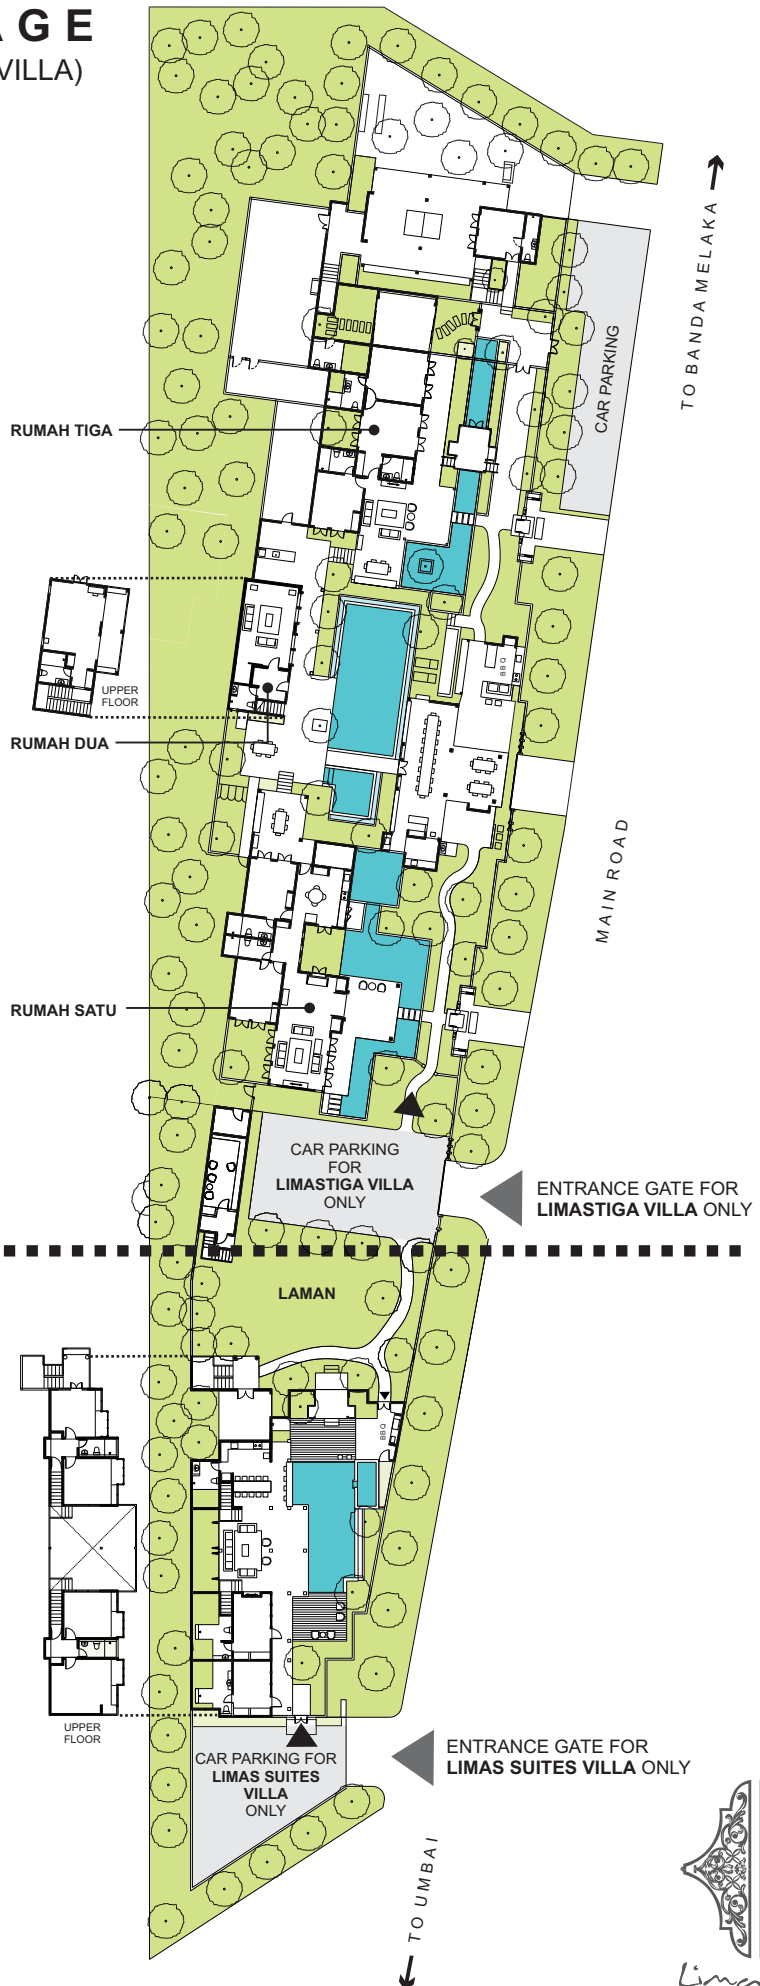

OVERALL VILLAGE

(LIMASTIGA VILLA & LIMAS SUITES VILLA)

▲
LIMASTIGA VILLA

▼
LIMAS SUITES VILLA

LIMASTIGA VILLA (30 PAX)

30 pax comfortable but max occupancy 38 pax include children

RUMAH SATU

FAMILY ROOM 1

Queen Size Bed (2 nos)

FAMILY ROOM 2

Queen Size Bed (2 nos)

RUMAH DUA

FAMILY ROOM 3

King Size Bed (2 nos)

RUMAH TIGA

FAMILY ROOM 4

Queen Size Bed (2 nos)

FAMILY ROOM 5

Queen Size Bed (2 nos)

FAMILY ROOM 6

Queen Size Bed (2 nos)

FAMILY ROOM 7

Queen Size Bed (2 nos)

FAMILY ROOM 8

RUMAH TIGA

RUMAH DUA

RUMAH SATU

GROUND FLOOR PLAN